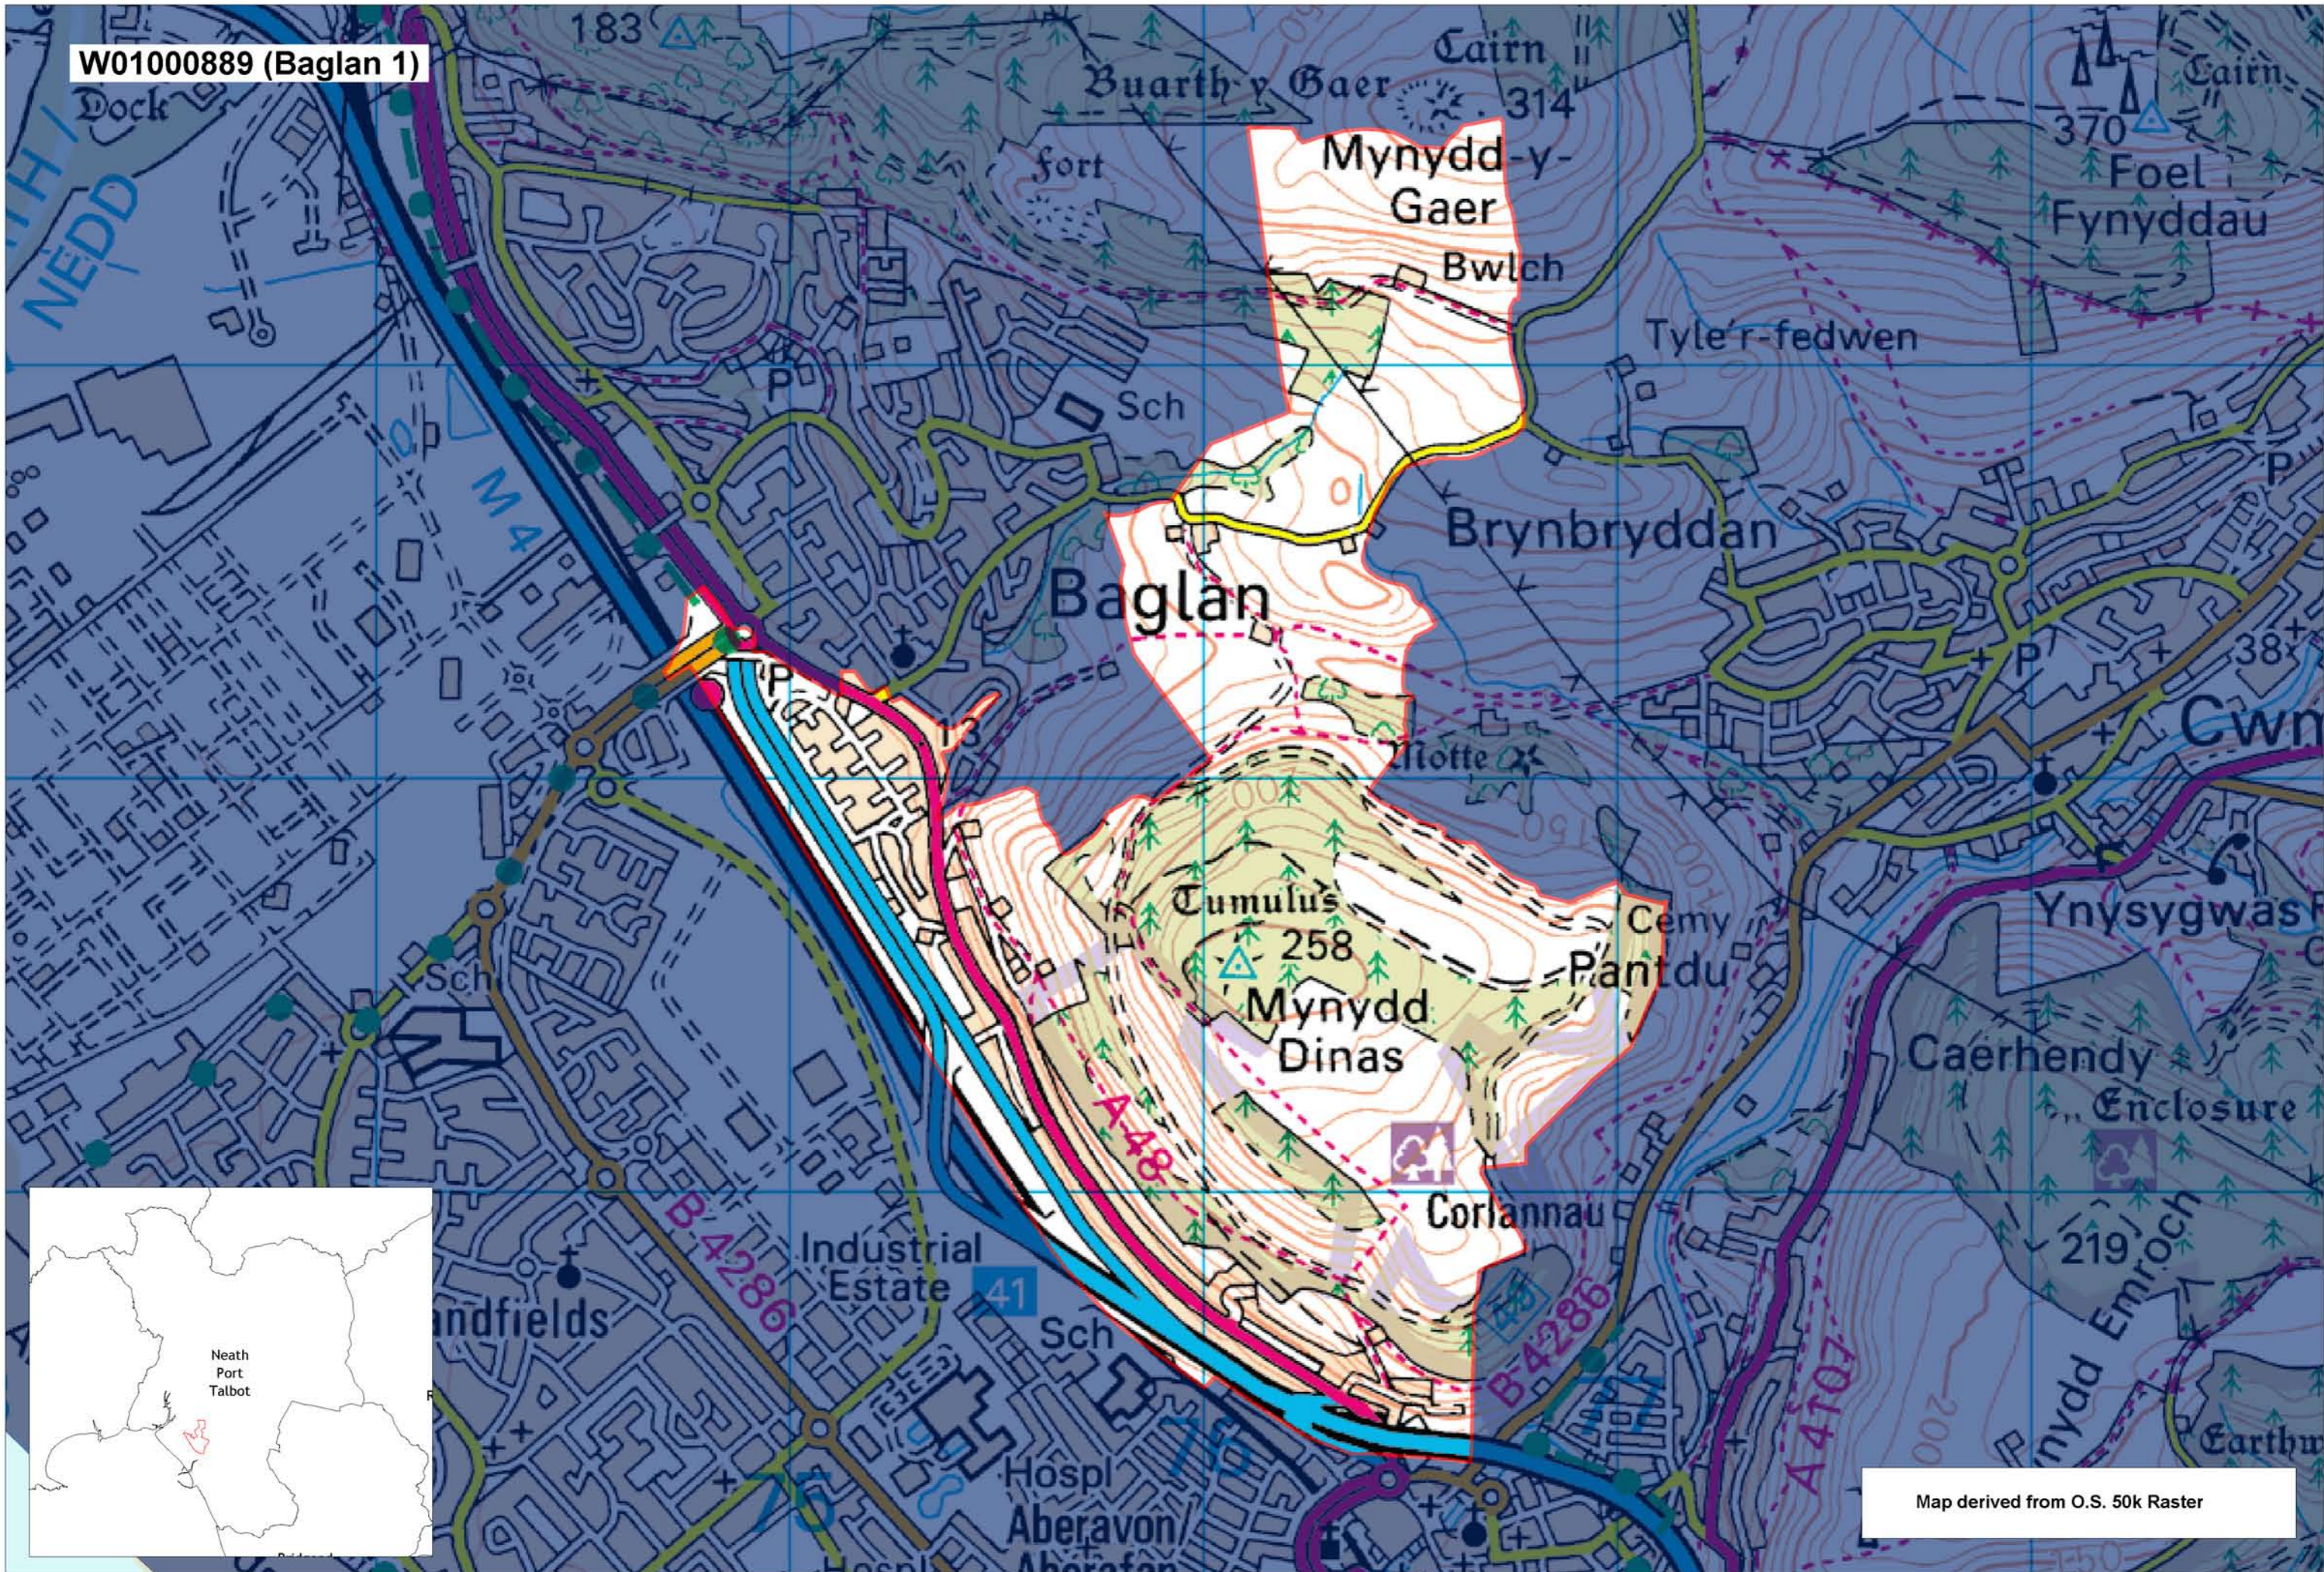

W01000889 (Baglan 1)

Map derived from O.S. 50k Raster